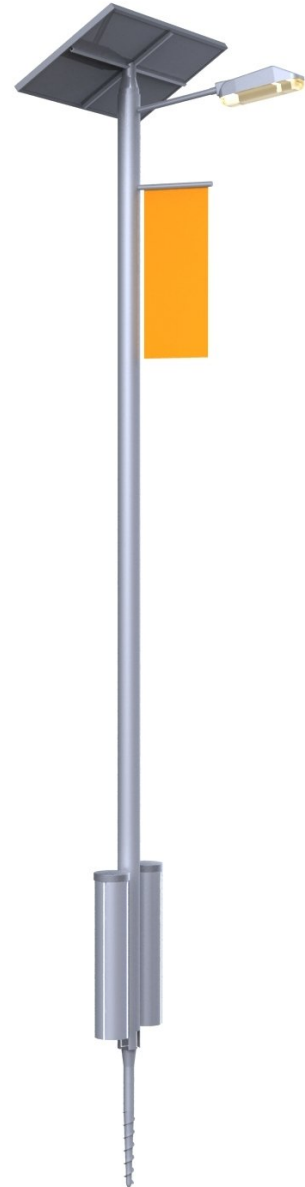

TEMPORARY LIGHTING

(with solar panel for medium to long term requirements and all night light)

Overview: One light head and ground screw footing:

Utilising Orca solar lighting system* with single luminaire and solar array, on a 6 meter high light aluminium pole and relocatable ground screw.

FEATURES:

- Powerful light
- Clean white light creates true colours at night
- Safe: A 12 volt DC system
- Quick & easy install and relocation
- All night run time or less.
- Optional banner advertising

Quick 30 minute install by two person team.

The ground screw is suitable for all soil and clay types and is certified to withstand cyclonic wind conditions.

Perfect for road works, construction, temporary infrastructure and industry.