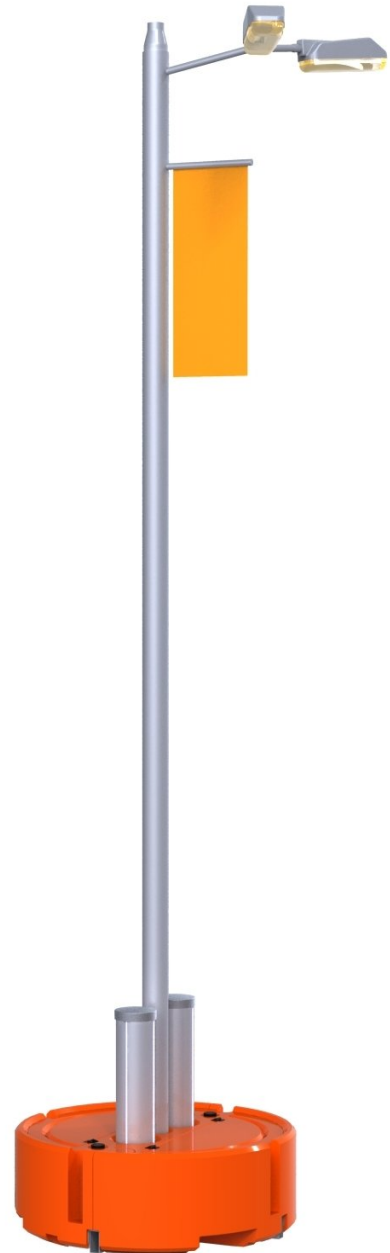

EVENT LIGHTING

(without solar panel for short term events)

Overview: two lights on plastic tub footing:

Utilising two Orca solar lighting systems* with two luminaires on a 6 meter high light aluminium pole and re-locatable plastic tub footing.

FEATURES:

- Two powerful lights
- Clean white light provides true colours at night
- Safe: A 12 volt DC system.
- Quick & easy install and relocation
- Can be moved with a fork lift
- 42 hours run time
- Optional banner advertising

Quick 45 minute install by two person team.

The plastic tub footing is perfect for any reasonably flat surface. It is filled with sandbags or water to secure the light pole.

Forklift capability – dual tub capability.

700 kg tub ballast plus 4 mini screws into ground if required.

Perfect for short term events (less than 42 hours of light required).

ORCA
SOLAR LIGHTING

1300 760 778 info@orcasolarlighting.com.au www.orcasolarlighting.com.au

LIGHTWEIGHT. ROBUST. RELOCATABLE. NO FUMES. NO NOISE. NO CABLING.